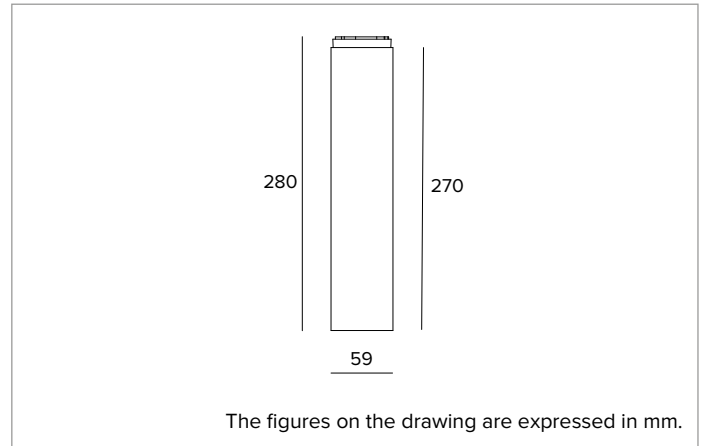

## 1T9772EL | LABEL 6 - Ceiling LED Ceiling-mounted fixture for direct light emission powered by mains voltage

		3000K	H(m)	D(m)	Emax(lx)	
		Ra90		45°		
Fixture Power	10W	1	0.84	1619		
Source Flux	1182lm	2	1.68	405		
Fixture Flux	879lm	3	2.52	180		
Efficacy	92lm/W	4	3.35	101		
TS1979	Imax=1370cd/klm	Imax	1619cd	5	4.19	65